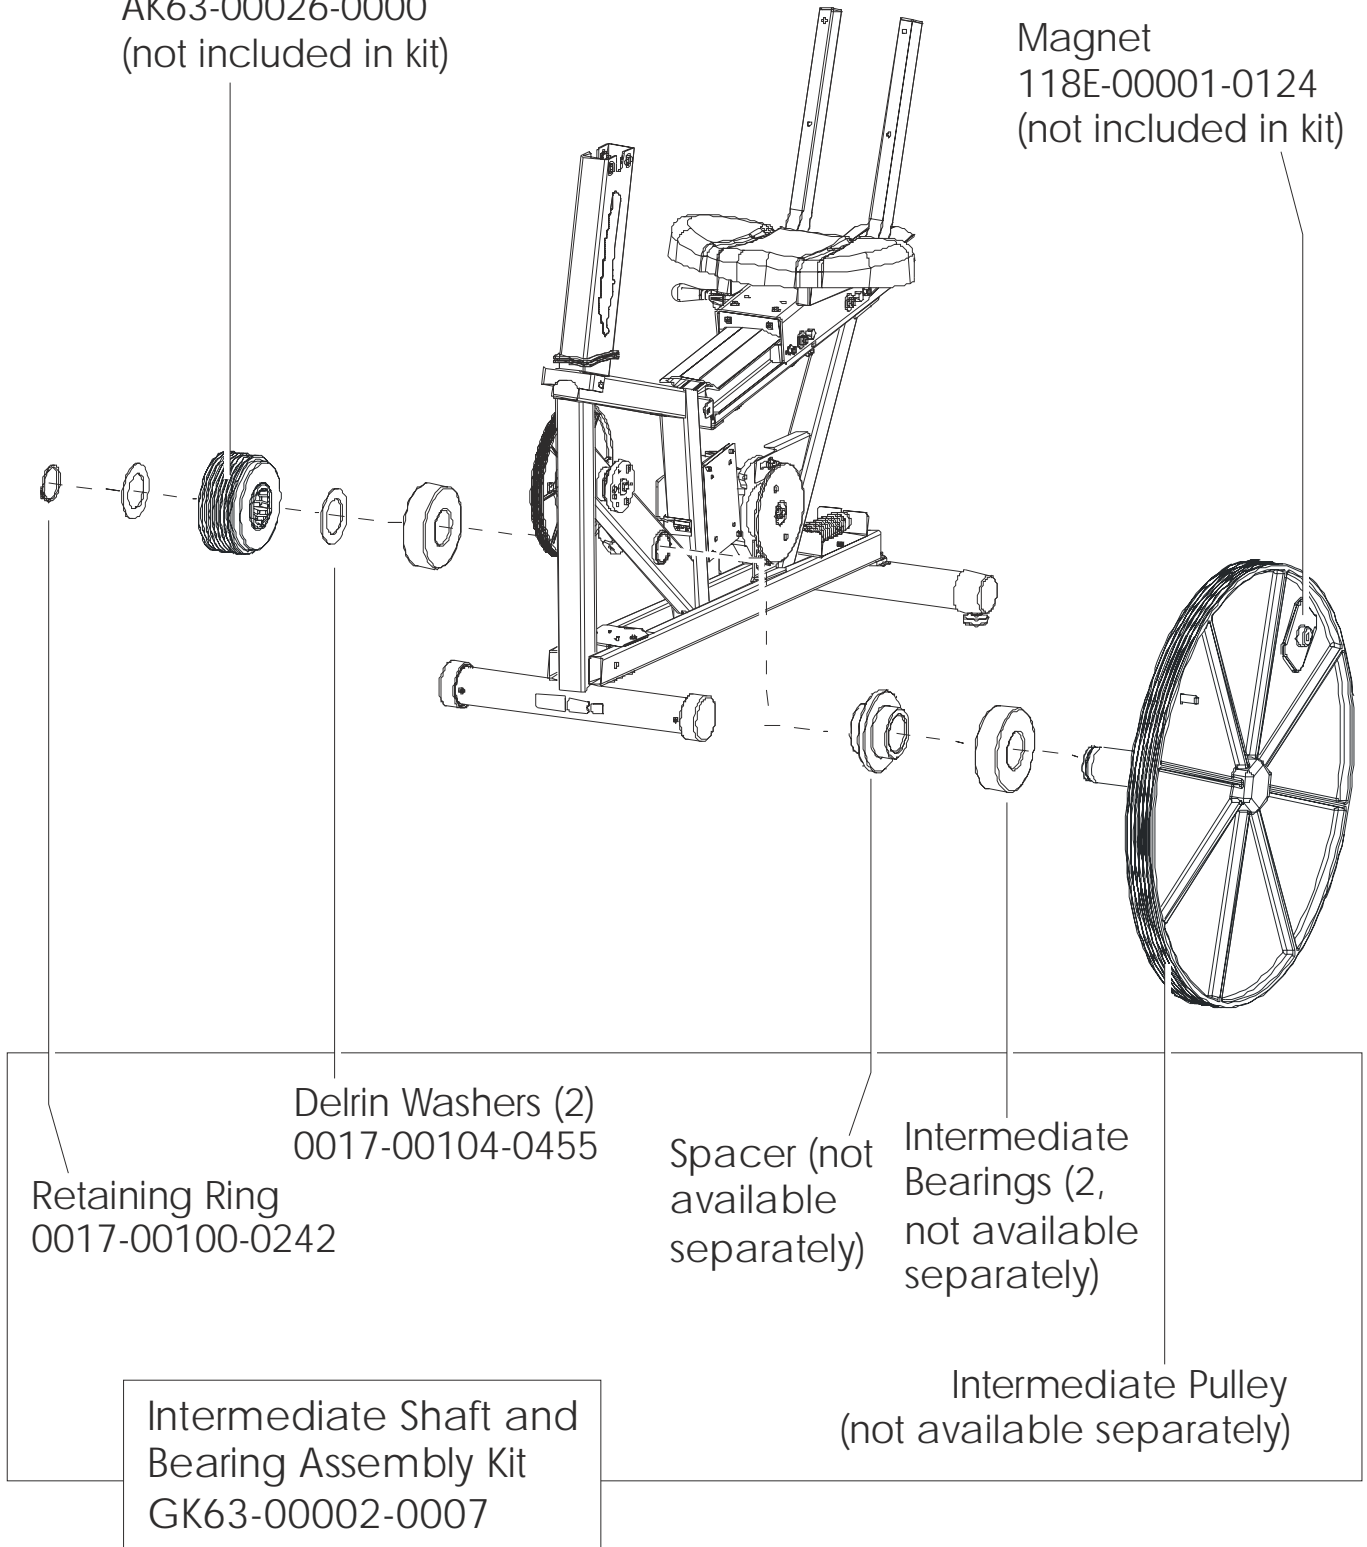

**NOTE: ADDING THE BOLT ON LCD SCREEN TO THE
90RW-0XXX-02 MAKES THE UNIT 90RER-0XXX-02.**

	Page
CONSOLE COMPONENTS	4
CONSOLE SUPPORT ASSEMBLY	5
SHROUDS, END CAP, CRANKARMS AND PEDALS	6
BELTS.....	7
RESISTOR ASSEMBLY	8
POWER CONTROL BOARD	9
ALTERNATOR W/PULLEY	10
CRANKSHAFT AND BEARING ASSEMBLY.....	11
INTERMEDIATE SHAFT AND BEARING ASSEMBLY.....	12
IDLER BRACKET ASSEMBLY.....	13
SEAT ASSEMBLY.....	14
SEAT BOTTOM ASSEMBLY.....	15
SEAT FRAME ASSEMBLY.....	16
SEAT PADS AND ACCESSORY TRAY.....	17
EXTRUSION ASSEMBLY.....	18
SEAT LOCKING ASSEMBLY.....	19
WHEEL AND LEVELER.....	20
CABLES.....	21

ARCTIC SILVER 90RW
Resistor Assembly

90RW-0XXX-02
S/N CCK100000 and UP

ARCTIC SILVER 90RW
Power Control Board

90RW-0XXX-02
S/N CCK100000 and UP

Assembly Number - AK39-00022-0002

ARCTIC SILVER 90RW
Alternator w/Pulley Assembly

90RW-0XXX-02
S/N CCK100000 and UP

Assembly Number – AK63-00093-0000

ARCTIC SILVER 90RW

Crank Shaft and Bearing Assembly

90RW-0XXX-02
S/N CCK100000 and UP

ARCTIC SILVER 90RW

Intermediate Shaft and Bearing Assembly

90RW-0XXX-02

S/N CCK100000 and UP

Clutch Assembly
AK63-00026-0000
(not included in kit)

Magnet
118E-00001-0124
(not included in kit)

Idler Bracket Assembly – AK63-00021-0000

ARCTIC SILVER 90RW
Seat Assembly